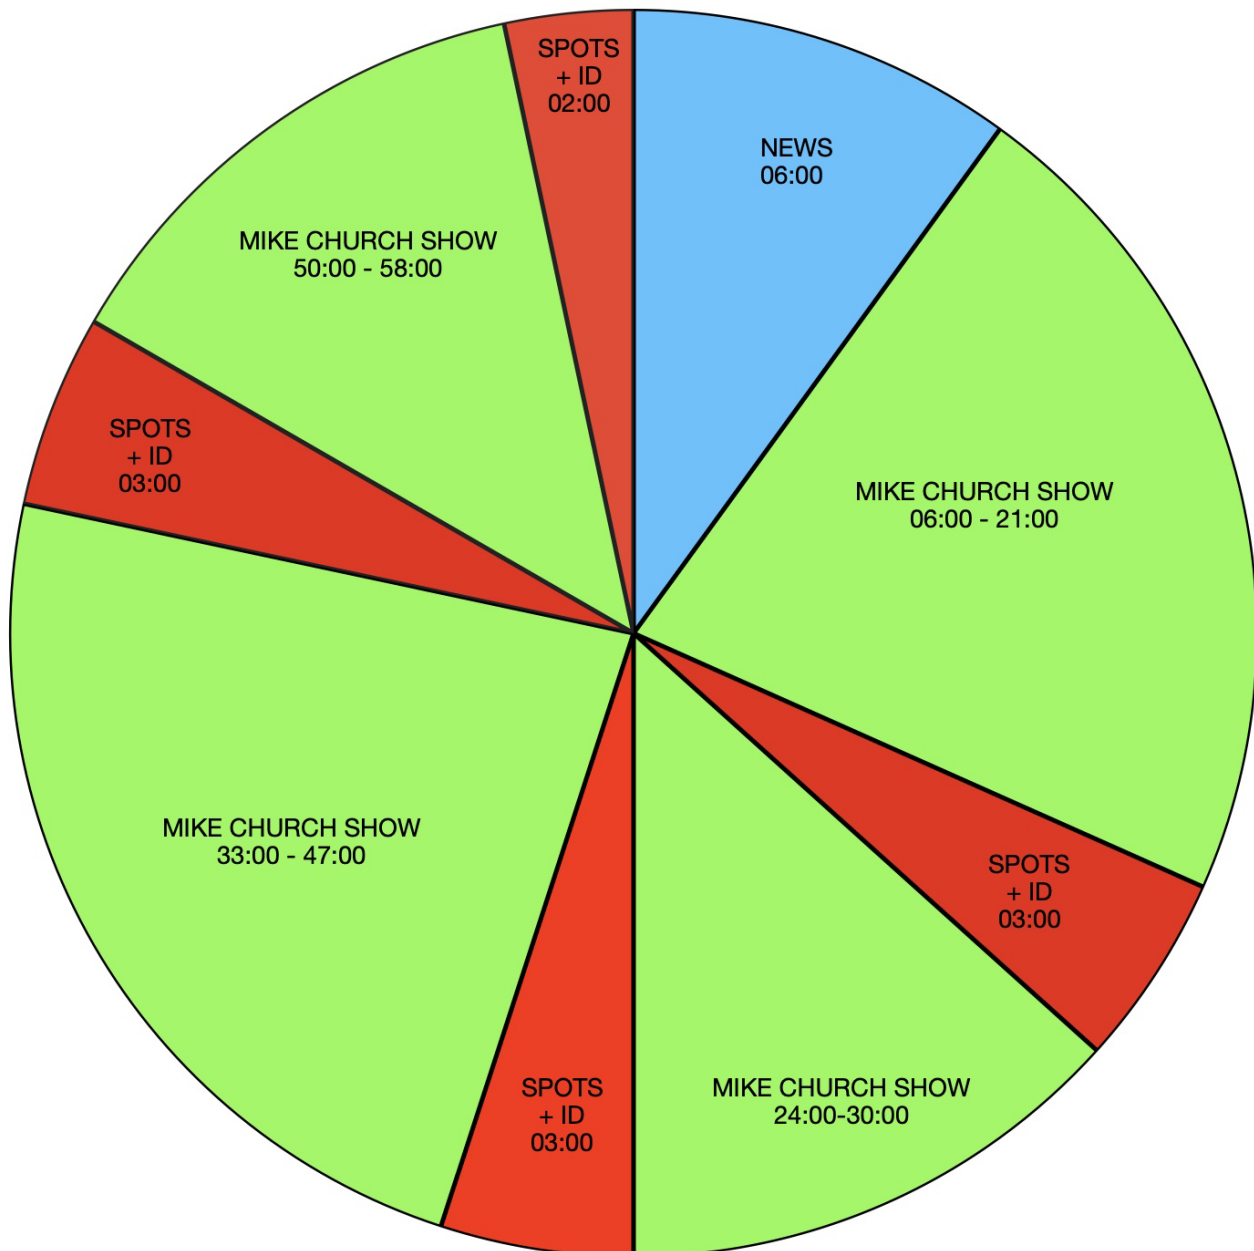

ESTABLISHED 1992

THE KINGDUDE

THE MIKE CHURCH SHOW

CLOCK IS TYPICAL FOR ALL 3 HOURS OF THE MIKE CHURCH SHOW

00:00 - 06:00 STATION (NEWS etc)

06:00 - 21:00 THE MIKE CHURCH SHOW

21:00 - 24:00 - SPOTS/STATION

24:00 - 30:00 THE MIKE CHURCH SHOW

30:00 - 33:00 - SPOTS/STATION

33:00 - 47:00 - THE MIKE CHURCH SHOW

47:00 -50:00 - SPOTS/STATION

50:00 -58:00 - THE MIKE CHURCH SHOW

58:00 - TOH - STATION

FOR TECHNICAL SPECS ON CONNECTIONS, CONTACT CLOSURES AND RETRANSMISSION TIMES CONTACT
CANDACE@MIKECHURCH.COM • 844-527-8723